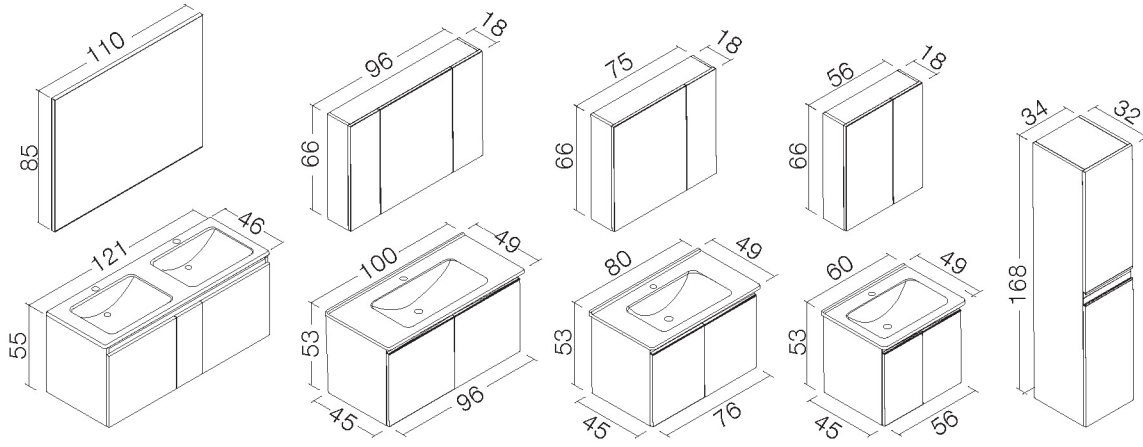

TERME

*FOR PRODUCT DETAILS OF TERME REFER TO PAGE 132
*TERME ÜRÜN DETAYLARI İÇİN SAYFA 132