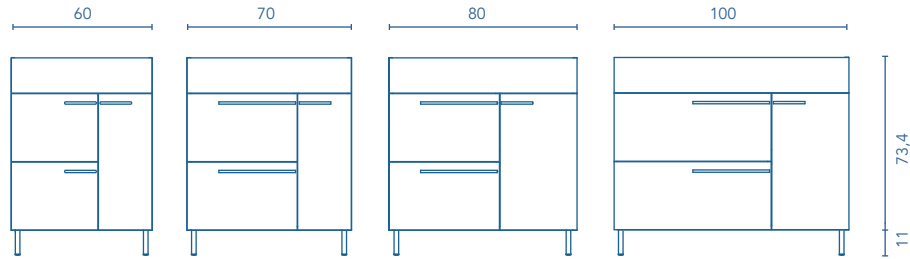

FURNITURE AND AUXILIARIES

UNITS

Depth 46

	HANDLES AND LEGS		
	MATT BLACK	MATT WHITE	CHROME
SANDY GREY		•	
SANDY WALNUT	•		
SANDY SMOKY FINISH	•		
WHITE			•
ANTHRACITE			•

COLUMN

Depth 25

WALL UNITS

Depth 15

FINISHES

SANDY GREY

SANDY WALNUT

SMOKY MATT FINISH

WHITE

ANTHRACITE

\* Measures in cm.

Rear plumbing 9 cm.

2 Drawers - 1 Door

SIDE PANELS	FRONTS	DRAWERS			HANDLE	FINISHES	SIDE PANEL FINISHES		FRONT FINISHES	RANGE WIDERING	
		Partially removable Indaux	Grey textile interior	Soft close			Flat lacquering	Raw finish		D-46	Floor standing
Fibreboard 16 mm	Fibreboard 16 mm				Metal handle	Melamine	Flat lacquering	Raw finish	Flat lacquering	D-46	Floor standing

Dimensions indicated in the drawing are based on the level of the whole leg, in case of wall hanging the furniture dimensions also may vary. The measures of these schemes are represented in mm.