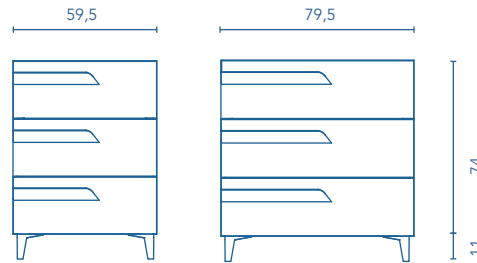

FURNITURE AND AUXILIARIES

UNITS

Depth 38

Depth 45

The 120 measurements are based on the 60 modules.

Depth 38

Depth 45

The 120 measurements are based on the 60 modules.

COLUMN

Depth 24

WALL UNIT

Depth 15

\* Measures in cm.

FINISHES

NATURE WHITE

NATURE BEIGE

Dimensions indicated in the drawing are based on the level of the whole leg, in case of wall hanging the furniture dimensions also may vary. The measures of these schemes are represented in mm.