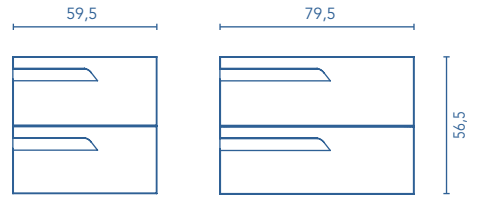

FURNITURE AND AUXILIARIES

UNITS

Depth 38

Depth 45

The 120 measurements are based on the 60 modules.

Depth 38

Depth 45

The 120 measurements are based on the 60 modules.

COLUMN

Depth 24

WALL UNIT

Depth 15

\* Measures in cm.

FINISHES

NATURE WHITE

NATURE BEIGE

Dimensions indicated in the drawing are based on the level of the whole leg, in case of wall hanging the furniture dimensions also may vary. The measures of these schemes are represented in mm.