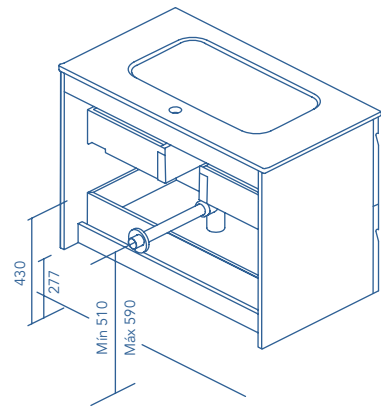

NATURE GREY

SMOKY MATT

WHITE

Rear plumbing 7 cm.

2 Drawers

3 Drawers

SIDE PANELS	FRONTS	DRAWERS				HANDLE	FINISHES	SIDE PANEL FINISHES	FRONT FINISHES	RANGE WIDERING			
		Fully removable Indaux	Grey textile interior	Drawer organizer	Soft close					D-39	D-46	Wall hanging	Floor standing
Fibreboard 16 mm	Fibreboard 18 mm					Integral front handle	Foil 3D	Flat lacquering	Special lacquer finish	D-39	D-46	Wall hanging	Floor standing

Dimensions indicated in the drawing are based on the level of the whole leg, in case of wall hanging the furniture dimensions also may vary. The measures of these schemes are represented in mm.