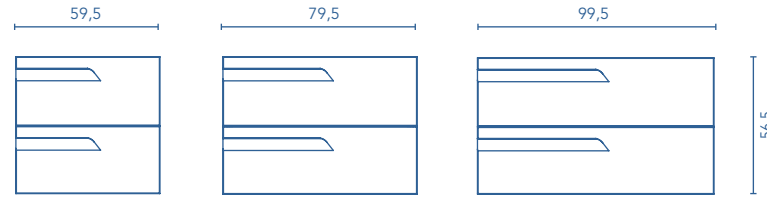

FURNITURE AND AUXILIARIES

UNITS

Depth 38

Depth 45

The 120 measurements are based on the 60 modules.

Depth 38

Depth 45

The 120 measurements are based on the 60 modules.

COLUMN

Depth 24

WALL UNIT

Depth 15

\* Measures in cm.

FINISHES

NATURE WHITE

NATURE BEIGE

Dimensions indicated in the drawing are based on the level of the whole leg, in case of wall hanging the furniture dimensions also may vary. The measures of these schemes are represented in mm.