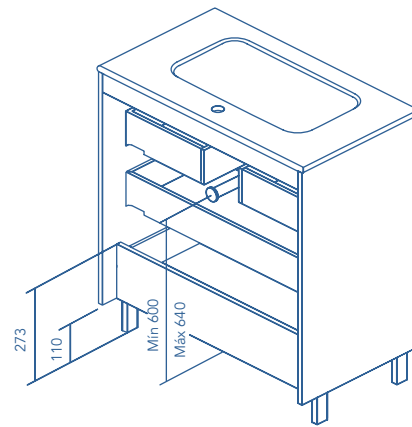

NATURE GREY

SMOKY MATT

WHITE

Rear plumbing 7 cm.

2 Drawers

3 Drawers

SIDE PANELS	FRONTS	DRAWERS				HANDLE	FINISHES	SIDE PANEL FINISHES	FRONT FINISHES	RANGE WIDERING			
		Fully removable Indaux	Grey textile interior	Drawer organizer	Soft close					D-39	D-46	Wall hanging	Floor standing
Fibreboard 16 mm	Fibreboard 18 mm					Integral front handle	Foil 3D	Flat lacquering	Special lacquer finish	D-39	D-46	Wall hanging	Floor standing

Dimensions indicated in the drawing are based on the level of the whole leg, in case of wall hanging the furniture dimensions also may vary. The measures of these schemes are represented in mm.