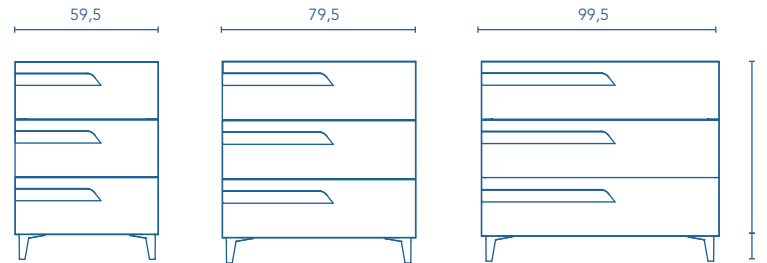

FURNITURE AND AUXILIARIES

UNITS

Depth 38

Depth 45

The 120 measurements are based on the 60 modules.

Depth 38

Depth 45

The 120 measurements are based on the 60 modules.

COLUMN

Depth 24

WALL UNIT

Depth 15

\* Measures in cm.

FINISHES

NATURE WHITE

NATURE BEIGE

Dimensions indicated in the drawing are based on the level of the whole leg, in case of wall hanging the furniture dimensions also may vary. The measures of these schemes are represented in mm.