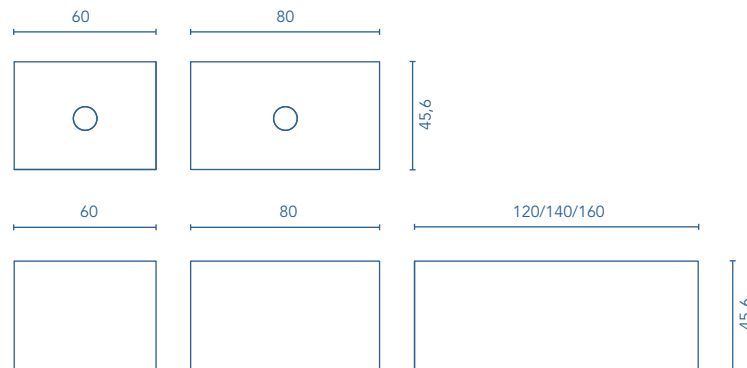

UNITS WITH TOPS

Depth 45

Auxiliary unit with lid, cannot include a worktop nor washbasin.

COLUMN

Depth 24

WORKTOPS

Thick 1,6. DM.

FINISHES

SANDY GREY

SANDY WALNUT

WHITE

ANTHRACITE

* Measures in cm.

Rear plumbing 7 cm.

1 Drawer

2 Drawers

Dimensions indicated in the drawing are based on the level of the whole leg, in case of wall hanging the furniture dimensions also may vary. The measures of these schemes are represented in mm.