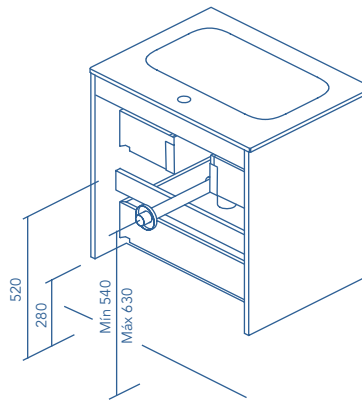

UNITS WITH TOPS

Depth 45

Auxiliary unit with lid, cannot include a worktop nor washbasin.

COLUMN

Depth 24

WORKTOPS

Thick 1,6. DM.

FINISHES

SANDY GREY

SANDY WALNUT

WHITE

ANTHRACITE

* Measures in cm.

Rear plumbing 7 cm.

1 Drawer

2 Drawers

SIDE PANELS	FRONTS	DRAWERS				HANDLE	FINISHES	SIDE PANEL FINISHES	FRONT FINISHES	RANGE WIDERING	
		Fully extraction Hettich	Moka textile interior	Drawer organizer	Soft close					D-46	Wall hanging
Fibreboard 16 mm	Fibreboard 16 mm					Metal handle	Melamine	Flat lacquering	Flat lacquering	D-46	Wall hanging

Dimensions indicated in the drawing are based on the level of the whole leg, in case of wall hanging the furniture dimensions also may vary. The measures of these schemes are represented in mm.