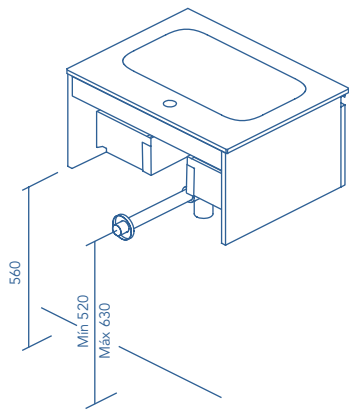

UNITS WITH TOPS

Depth 45

Auxiliary unit with lid, cannot include a worktop nor washbasin.

COLUMN

Depth 24

WORKTOPS

Thick 1,6. DM.

FINISHES

SANDY GREY

SANDY WALNUT

WHITE

ANTHRACITE

* Measures in cm.

Rear plumbing 7 cm.

1 Drawer

2 Drawers

SIDE PANELS	FRONTS	DRAWERS				HANDLE	FINISHES	SIDE PANEL FINISHES	FRONT FINISHES	RANGE WIDERING	
		Fully extraction Hettich	Moka textile interior	Drawer organizer	Soft close					D-46	Wall hanging
Fibreboard 16 mm	Fibreboard 16 mm					Metal handle	Melamine	Flat lacquering	Flat lacquering	D-46	Wall hanging

Dimensions indicated in the drawing are based on the level of the whole leg, in case of wall hanging the furniture dimensions also may vary. The measures of these schemes are represented in mm.