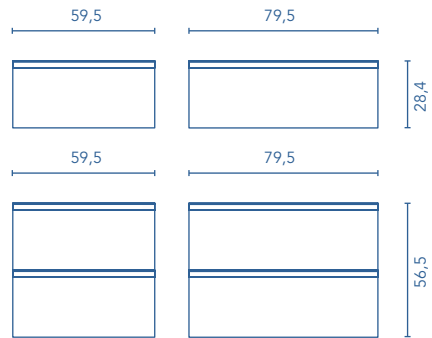

FURNITURE AND AUXILIARIES

UNITS

Depth 45

Unit without a lid, with drain protection and drawer organizer.