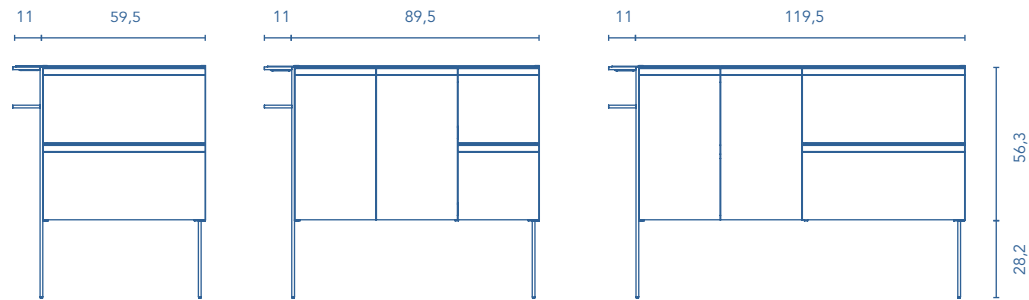

FURNITURE AND AUXILIARIES

FURNITURE

Depth 45

COLUMN

Depth 24

WALL UNIT

Depth 18

SHELF

Depth 14

RAILS

Tower rail

11 x 84,5 x 43

Lower rail

1 x 28,2 x 43

FINISHES

ESSENCE OAK

SANDY SMOKY FINISH

ESSENCE WENGE

MATT WHITE

* Measures in cm.

Rear plumbing 7,3 cm.

2 Drawers

2 Doors - 2 Drawers

SIDE PANELS	FRONTS	DRAWERS				HANDLE	FINISHES	SIDE PANEL FINISHES	FRONT FINISHES		RANGE WIDERING	
		Fully removable Hettich	Moka textile interior	Drawer organizer	Soft close				Robot lacquer	Robot lacquer	D-46	Floor standing
Fiberboard 16 mm	Fiberboard 16 mm					Metal handle	Melamine	Robot lacquer	Robot lacquer	D-46	Floor standing	

Dimensions indicated in the drawing are based on the level of the whole leg, in case of wall hanging the furniture dimensions also may vary. The measures of these schemes are represented in mm.