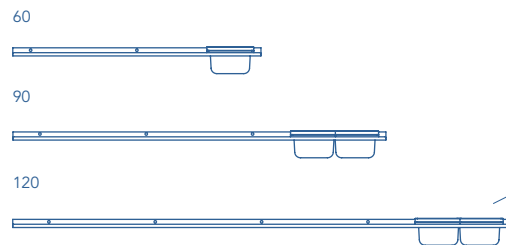

FURNITURE AND AUXILIARIES

FURNITURE

Depth 45

COLUMN

Depth 24

WALL UNIT

Depth 18

SHELF

Depth 14

RAILS

Tower rail

11 x 84,5 x 43

Lower rail

1 x 28,2 x 43

FINISHES

ESSENCE OAK

SANDY SMOKY FINISH

ESSENCE WENGE

MATT WHITE

* Measures in cm.

Rear plumbing 7,3 cm.

2 Drawers

2 Doors - 2 Drawers

SIDE PANELS	FRONTS	DRAWERS				HANDLE	FINISHES	SIDE PANEL FINISHES	FRONT FINISHES		RANGE WIDERING	
		Fully removable Hettich	Moka textile interior	Drawer organizer	Soft close				Robot lacquer	Robot lacquer	D-46	Floor standing
Fiberboard 16 mm	Fiberboard 16 mm					Metal handle	Melamine	Robot lacquer	Robot lacquer	D-46	Floor standing	

Dimensions indicated in the drawing are based on the level of the whole leg, in case of wall hanging the furniture dimensions also may vary. The measures of these schemes are represented in mm.