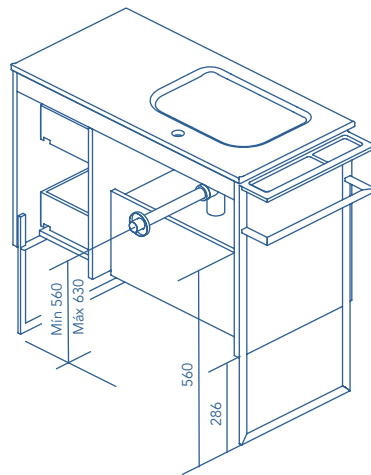

Depth 14

RAILS

Tower rail

11 x 84,5 x 43

Lower rail

1 x 28,2 x 43

FINISHES

ESSENCE OAK

SANDY SMOKY FINISH

ESSENCE WENGE

MATT WHITE

* Measures in cm.

Rear plumbing 7,3 cm.

2 Drawers

2 Doors - 2 Drawers

SIDE PANELS	FRONTS	DRAWERS				HANDLE	FINISHES	SIDE PANEL FINISHES	FRONT FINISHES		RANGE WIDERING	
		Fully removable Hettich	Moka textile interior	Drawer organizer	Soft close				Robot lacquer	Robot lacquer	D-46	Floor standing
Fiberboard 16 mm	Fiberboard 16 mm					Metal handle	Melamine	Robot lacquer	Robot lacquer	D-46	Floor standing	

Dimensions indicated in the drawing are based on the level of the whole leg, in case of wall hanging the furniture dimensions also may vary. The measures of these schemes are represented in mm.