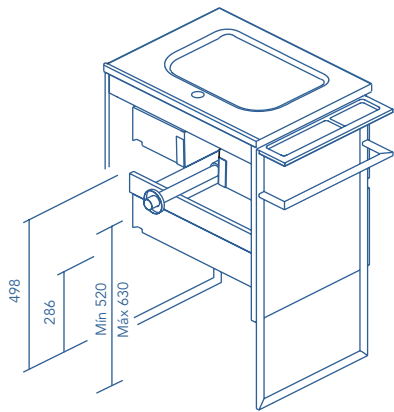

Depth 14

RAILS

Tower rail

11 x 84,5 x 43

Lower rail

1 x 28,2 x 43

FINISHES

ESSENCE OAK

SANDY SMOKY FINISH

ESSENCE WENGE

MATT WHITE

* Measures in cm.

Rear plumbing 7,3 cm.

2 Drawers

2 Doors - 2 Drawers

SIDE PANELS	FRONTS	DRAWERS				HANDLE	FINISHES	SIDE PANEL FINISHES	FRONT FINISHES		RANGE WIDERING	
		Fully removable Hettich	Moka textile interior	Drawer organizer	Soft close				Robot lacquer	Robot lacquer	D-46	Floor standing
Fiberboard 16 mm	Fiberboard 16 mm					Metal handle	Melamine	Robot lacquer	Robot lacquer	D-46	Floor standing	

Dimensions indicated in the drawing are based on the level of the whole leg, in case of wall hanging the furniture dimensions also may vary. The measures of these schemes are represented in mm.