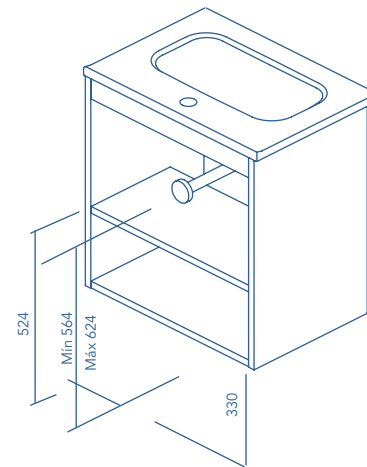

PACK

FINISHES

SANDY GREY

SANDY WALNUT

WHITE

ANTHRACITE

* Measures in cm.

2 Drawers

2 Doors

SIDE PANELS	FRONTS	DRAWERS			HANDLE	FINISHES	SIDE PANEL FINISHES	FRONT FINISHES	RANGE WIDERING	
		Fully removable Indaux	Grey interior	Soft Close					D-35	Wall hanging
MDF 16 mm	MDF 16 mm				Metal handle	Melamine	Flat lacquering	Flat lacquering	D-35	Wall hanging

Dimensions indicated in the drawing are based on the level of the whole leg, in case of wall hanging the furniture dimensions also may vary. The measures of these schemes are represented in mm.