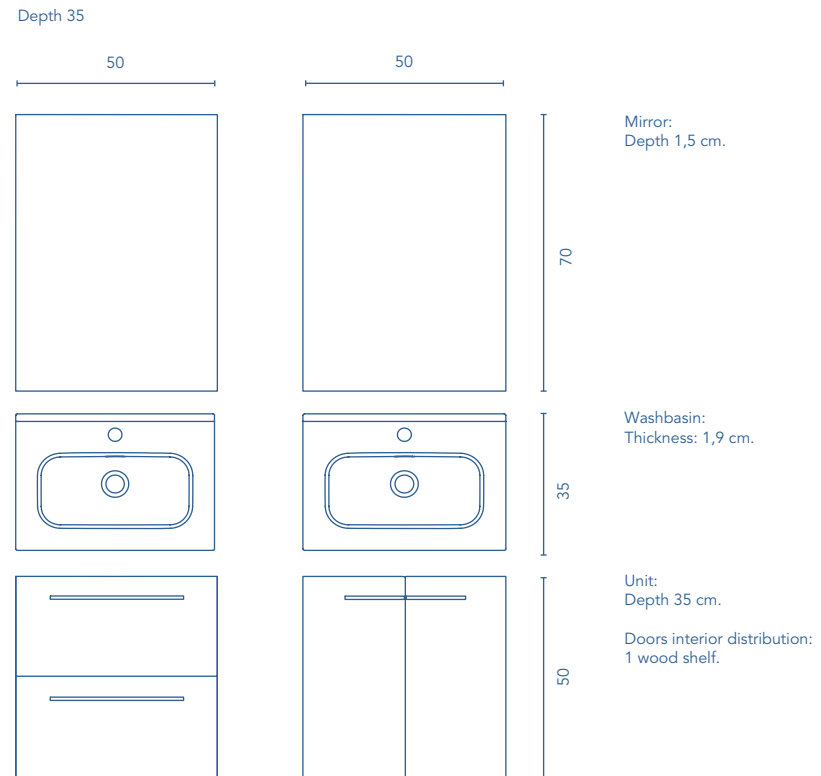

PACK

FINISHES

SANDY GREY

SANDY WALNUT

WHITE

ANTHRACITE

* Measures in cm.

2 Drawers

2 Doors

SIDE PANELS	FRONTS	DRAWERS			HANDLE	FINISHES	SIDE PANEL FINISHES	FRONT FINISHES	RANGE WIDERING	
		Fully removable Indaux	Grey interior	Soft Close					D-35	Wall hanging
MDF 16 mm	MDF 16 mm				Metal handle	Melamine	Flat lacquering	Flat lacquering	D-35	Wall hanging

Dimensions indicated in the drawing are based on the level of the whole leg, in case of wall hanging the furniture dimensions also may vary. The measures of these schemes are represented in mm.