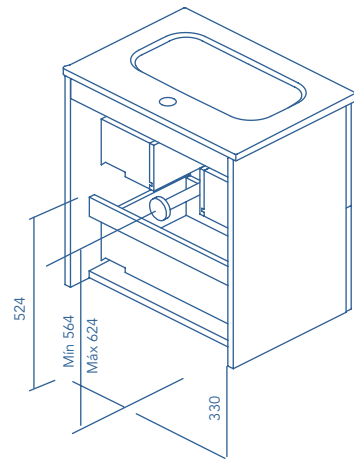

2 Doors

SIDE PANELS	FRONTS	DRAWERS			HANDLE	FINISHES	SIDE PANEL FINISHES	FRONT FINISHES	RANGE WIDERING	
		Fully removable Indaux	Grey interior	Soft Close					D-35	Wall hanging
MDF 16 mm	MDF 16 mm				Metal handle	Melamine	Flat lacquering	Flat lacquering	D-35	Wall hanging

Dimensions indicated in the drawing are based on the level of the whole leg, in case of wall hanging the furniture dimensions also may vary. The measures of these schemes are represented in mm.