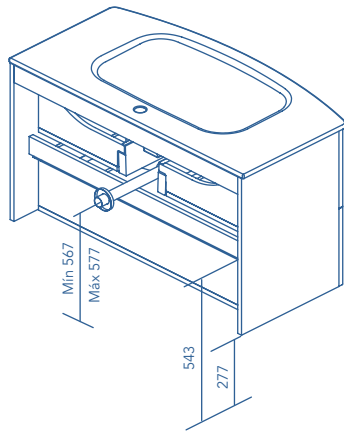

## FINISHES

WHITE

ANTHRACITE

MATT WHITE

SMOKY MATT FINISH

\* Measures in cm.

Rear plumbing 6,4 cm.

2 Drawers

SIDE PANELS	FRONTS	DRAWERS				HANDLE	SIDE PANEL FINISHES	FRONT FINISHES	RANGE WIDERING		
		Fully removable Indaux	Moka textile interior	Drawer organizer	Soft close				D-47/50	Curved	Wall hanging
Fiberboard 16 mm	Fiberboard 18 mm					Integral front handle	Robot lacquer	Special lacquer finish			

Dimensions indicated in the drawing are based on the level of the whole leg, in case of wall hanging the furniture dimensions also may vary. The measures of these schemes are represented in mm.