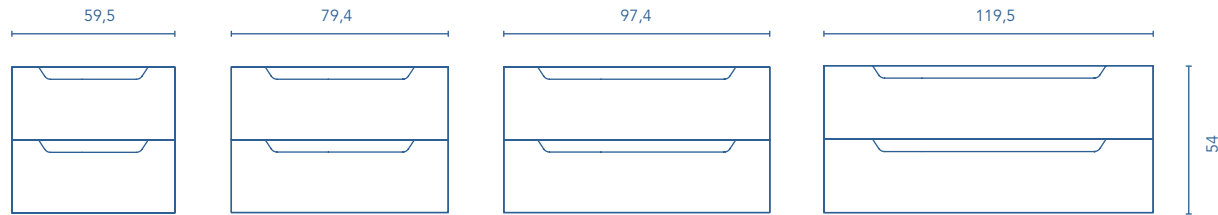

## UNITS

Depth 47-50 / Curved furniture

## COLUMN

Depth 24

## FINISHES

WHITE

ANTHRACITE

MATT WHITE

SMOKY MATT FINISH

\* Measures in cm.

Rear plumbing 6,4 cm.

2 Drawers

Dimensions indicated in the drawing are based on the level of the whole leg, in case of wall hanging the furniture dimensions also may vary. The measures of these schemes are represented in mm.