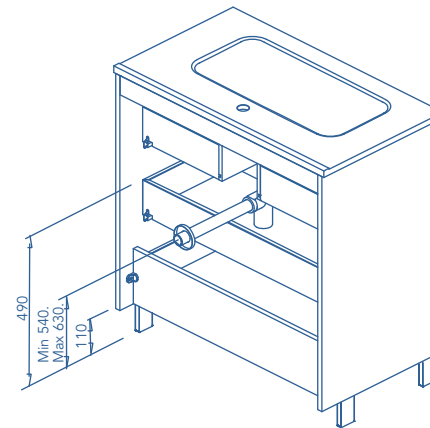

Rear plumbing 7 cm.

2 Drawers

2 Doors

3 Drawers

SIDE PANELS	FRONTS	DRAWERS			HANDLE	FINISHES	SIDE PANEL FINISHES	FRONT FINISHES	RANGE WIDERING	
		Partially extraction	Grey textile interior	Soft close					D-46	Wall hanging
Fibreboard 16 mm	Fibreboard 16 mm	Hettich			Integral front handle	Melamine	Flat lacquering	Flat lacquering		

Dimensions indicated in the drawing are based on the level of the whole leg, in case of wall hanging the furniture dimensions also may vary. The measures of these schemes are represented in mm.