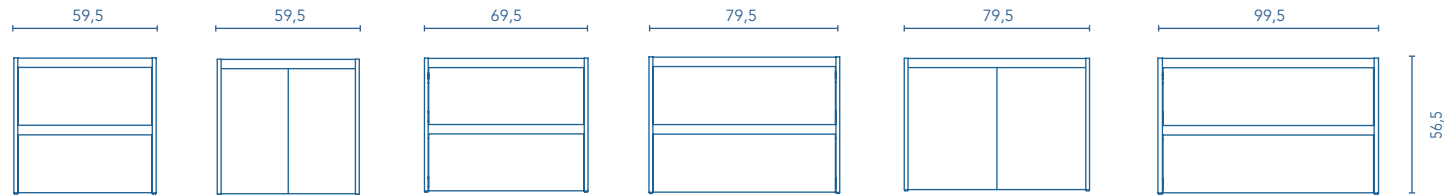

FURNITURE AND AUXILIARIES

UNITS

Depth 45

The 120 measurements are based on the 60 modules.

The 120 measurements are based on the 60 modules.

COLUMN

Depth 24

WALL UNIT

Depth 15

FINISHES

SANDY GREY

SANDY WALNUT

SANDY SMOKY FINISH

WHITE

ANTHRACITE

* Measures in cm.

Rear plumbing 7 cm.

2 Drawers

2 Doors

3 Drawers

SIDE PANELS	FRONTS	DRAWERS			HANDLE	FINISHES	SIDE PANEL FINISHES	FRONT FINISHES	RANGE WIDERING	
		Partially extraction	Grey textile interior	Soft close					D-46	Wall hanging
Fibreboard 16 mm	Fibreboard 16 mm	Hettich			Integral front handle	Melamine	Flat lacquering	Flat lacquering		

Dimensions indicated in the drawing are based on the level of the whole leg, in case of wall hanging the furniture dimensions also may vary. The measures of these schemes are represented in mm.