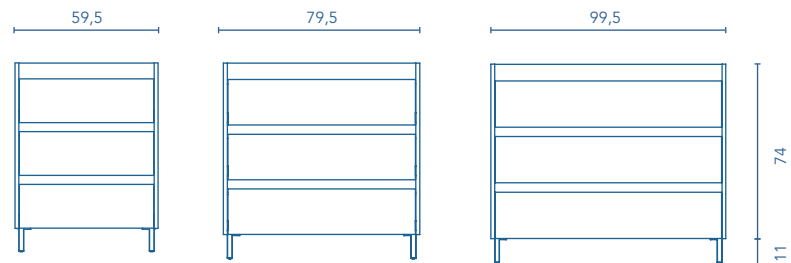

FURNITURE AND AUXILIARIES

UNITS

Depth 45

The 120 measurements are based on the 60 modules.

The 120 measurements are based on the 60 modules.

COLUMN

Depth 24

WALL UNIT

Depth 15

FINISHES

SANDY GREY

SANDY WALNUT

SANDY SMOKY FINISH

WHITE

ANTHRACITE

* Measures in cm.

Dimensions indicated in the drawing are based on the level of the whole leg, in case of wall hanging the furniture dimensions also may vary. The measures of these schemes are represented in mm.