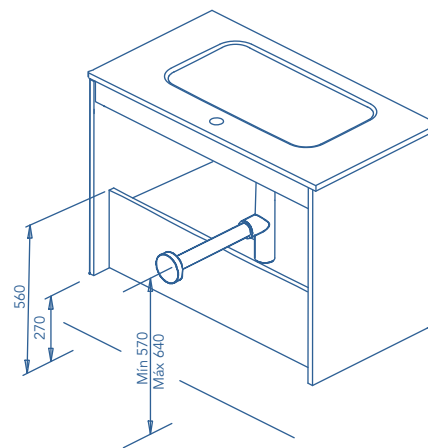

FURNITURE AND AUXILIARIES

UNITS

Depth 45

The 120 measurements are based on the 60 modules.

The 120 measurements are based on the 60 modules.

COLUMN

Depth 24

WALL UNIT

Rear plumbing 7 cm.

2 Drawers

2 Doors

3 Drawers

SIDE PANELS	FRONTS	DRAWERS			HANDLE	FINISHES	SIDE PANEL FINISHES	FRONT FINISHES	RANGE WIDERING	
		Partially extraction	Grey textile interior	Soft close					D-46	Wall hanging
Fibreboard 16 mm	Fibreboard 16 mm	Hettich			Integral front handle	Melamine	Flat lacquering	Flat lacquering		

Dimensions indicated in the drawing are based on the level of the whole leg, in case of wall hanging the furniture dimensions also may vary. The measures of these schemes are represented in mm.