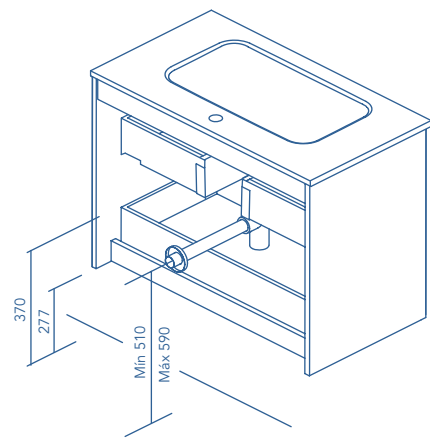

Rear plumbing 7 cm.

2 Drawers

2 Doors

3 Drawers

SIDE PANELS	FRONTS	DRAWERS			HANDLE	FINISHES	SIDE PANEL FINISHES	FRONT FINISHES	RANGE WIDERING	
		Partially extraction	Grey textile interior	Soft close					D-46	Wall hanging
Fibreboard 16 mm	Fibreboard 16 mm	Hettich			Integral front handle	Melamine	Flat lacquering	Flat lacquering		

Dimensions indicated in the drawing are based on the level of the whole leg, in case of wall hanging the furniture dimensions also may vary. The measures of these schemes are represented in mm.