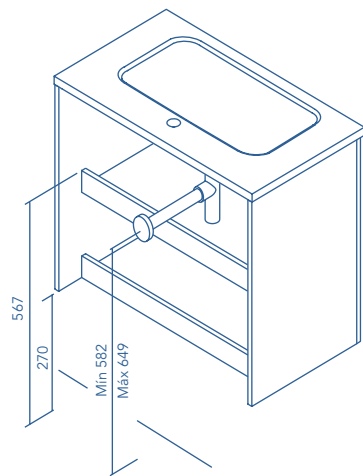

FINISHES

SANDY GREY

SANDY WALNUT

SANDY SMOKY FINISH

WHITE

ANTHRACITE

* Measures in cm.

Rear plumbing 6 cm.

2 Doors

2 Drawers

SIDE PANELS	FRONTS	DRAWERS				HANDLE	FINISHES	SIDE PANEL FINISHES	FRONT FINISHES	RANGE WIDERING	
		Fully removable Indaux	Grey textile interior	Drawer organizer	Soft close					D-46	Wall hanging
Fibreboard 16 mm	Fibreboard 16 mm					Metal handle	Melamine	Flat lacquering	Flat lacquering	D-46	Wall hanging

Dimensions indicated in the drawing are based on the level of the whole leg, in case of wall hanging the furniture dimensions also may vary. The measures of these schemes are represented in mm.