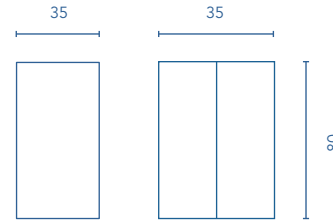

FURNITURE AND AUXILIARIES

UNITS

Depth 45

The 90 measurements are based on the 60 and 30 modules.
The 120 measurements are based on the 60 modules.

	HANDLES		
	MATT BLACK	MATT WHITE	CHROME
SANDY GREY		•	
SANDY WALNUT	•		
SANDY SMOKY FINISH	•		
WHITE			•
ANTHRACITE			•

Your unit can be customized to meet your requirements, choose between various finishes for handles and purchase the one that best suits your style.

COLUMN
Depth 24

WALL UNIT
Depth 15

BASE UNIT
Profundidad 45

FINISHES

SANDY GREY

SANDY WALNUT

SANDY SMOKY FINISH

WHITE

ANTHRACITE

* Measures in cm.

Rear plumbing 6 cm.

Dimensions indicated in the drawing are based on the level of the whole leg, in case of wall hanging the furniture dimensions also may vary. The measures of these schemes are represented in mm.