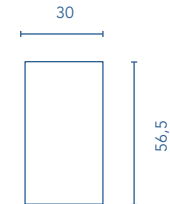

FURNITURE AND AUXILIARIES

UNITS

Depth 45

The 90 measurements are based on the 60 and 30 modules.
The 120 measurements are based on the 60 modules.

	HANDLES		
	MATT BLACK	MATT WHITE	CHROME
SANDY GREY		•	
SANDY WALNUT	•		
SANDY SMOKY FINISH	•		
WHITE			•
ANTHRACITE			•

Your unit can be customized to meet your requirements, choose between various finishes for handles and purchase the one that best suits your style.

COLUMN
Depth 24

WALL UNIT
Depth 15

BASE UNIT
Profundidad 45

FINISHES

SANDY GREY

SANDY WALNUT

SANDY SMOKY FINISH

WHITE

ANTHRACITE

* Measures in cm.

Rear plumbing 6 cm.

Dimensions indicated in the drawing are based on the level of the whole leg, in case of wall hanging the furniture dimensions also may vary. The measures of these schemes are represented in mm.