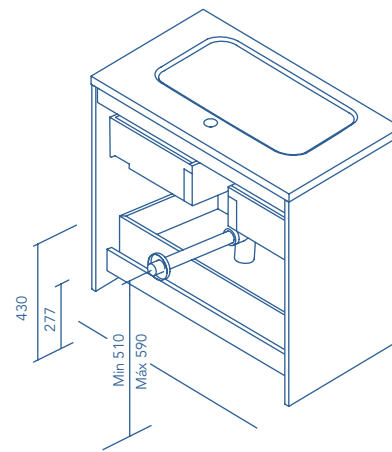

FINISHES

SANDY GREY

SANDY WALNUT

SANDY SMOKY FINISH

WHITE

ANTHRACITE

* Measures in cm.

Rear plumbing 6 cm.

2 Doors

2 Drawers

SIDE PANELS	FRONTS	DRAWERS				HANDLE	FINISHES	SIDE PANEL FINISHES	FRONT FINISHES	RANGE WIDERING	
		Fully removable Indaux	Grey textile interior	Drawer organizer	Soft close					D-46	Wall hanging
Fibreboard 16 mm	Fibreboard 16 mm					Metal handle	Melamine	Flat lacquering	Flat lacquering	D-46	Wall hanging

Dimensions indicated in the drawing are based on the level of the whole leg, in case of wall hanging the furniture dimensions also may vary. The measures of these schemes are represented in mm.