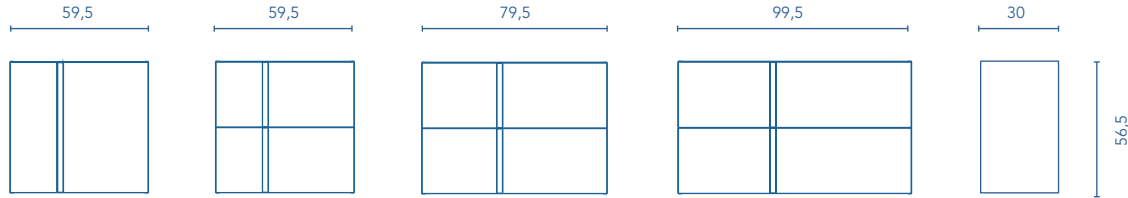

FURNITURE AND AUXILIARIES

UNITS

Depth 45

The 90 measurements are based on the 60 and 30 modules.
The 120 measurements are based on the 60 modules.

	HANDLES		
	MATT BLACK	MATT WHITE	CHROME
SANDY GREY		•	
SANDY WALNUT	•		
SANDY SMOKY FINISH	•		
WHITE			•
ANTHRACITE			•

Your unit can be customized to meet your requirements, choose between various finishes for handles and purchase the one that best suits your style.

COLUMN
Depth 24

WALL UNIT
Depth 15

BASE UNIT
Profundidad 45

FINISHES

SANDY GREY

SANDY WALNUT

SANDY SMOKY FINISH

WHITE

ANTHRACITE

* Measures in cm.

Rear plumbing 6 cm.

Dimensions indicated in the drawing are based on the level of the whole leg, in case of wall hanging the furniture dimensions also may vary. The measures of these schemes are represented in mm.