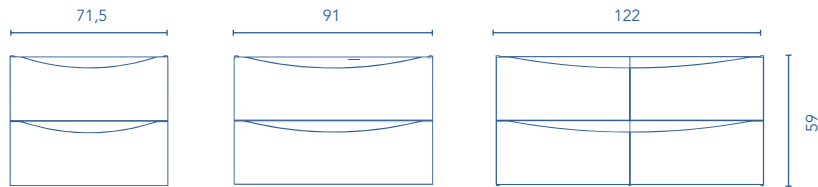

FURNITURE AND AUXILIARIES

UNITS

Depth 49

COLUMN

Depth 35

WALL UNITS

Depth 15

WORKTOPS

Thick 1,9. DM.

FINISHES

NATURE WHITE

NATURE BEIGE

WHITE

ANTHRACITE

* Measures in cm.

Rear plumbing 9 cm.

2 Drawers

SIDE PANELS	FRONTS	DRAWERS				HANDLE	FINISHES	SIDE PANEL FINISHES	FRONT FINISHES	RANGE WIDERING	
		Fully removable Hettich	Grey textile interior	Drawer organizer	Soft close					D-50	Wall hanging
AGL. 16 mm	MDF 18 mm					Integral front handle	Foil 3D	Flat lacquering	Robot lacquer	D-50	Wall hanging

Dimensions indicated in the drawing are based on the level of the whole leg, in case of wall hanging the furniture dimensions also may vary. The measures of these schemes are represented in mm.