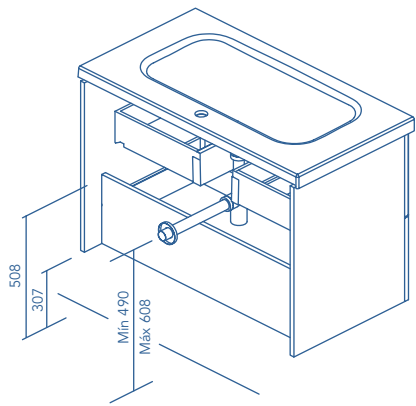

FURNITURE AND AUXILIARIES

UNITS

Depth 49

COLUMN

Depth 35

WALL UNITS

Depth 15

WORKTOPS

Thick 1,9. DM.

FINISHES

NATURE WHITE

NATURE BEIGE

WHITE

ANTHRACITE

* Measures in cm.

Rear plumbing 9 cm.

2 Drawers

SIDE PANELS	FRONTS	DRAWERS				HANDLE	FINISHES	SIDE PANEL FINISHES	FRONT FINISHES	RANGE WIDERING	
		Fully removable Hettich	Grey textile interior	Drawer organizer	Soft close					D-50	Wall hanging
AGL. 16 mm	MDF 18 mm					Integral front handle	Foil 3D	Flat lacquering	Robot lacquer	D-50	Wall hanging

Dimensions indicated in the drawing are based on the level of the whole leg, in case of wall hanging the furniture dimensions also may vary. The measures of these schemes are represented in mm.