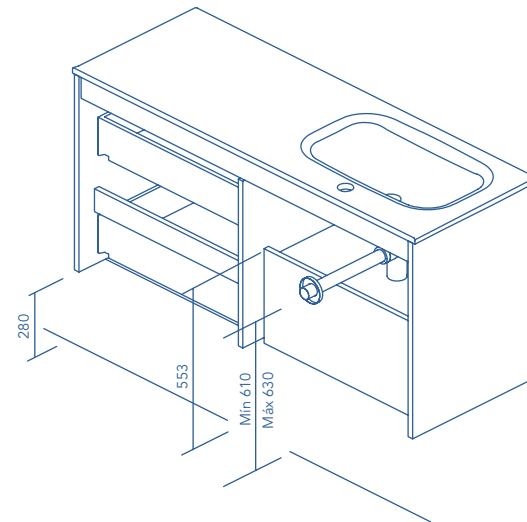

FURNITURE AND AUXILIARIES

UNITS

Depth 43

- * Furniture option with chrome profile.
- * Furniture option with matt black profile.

COLUMN

Depth 24

FINISHES

NORDIC OAK

SAMARA ASH

WHITE

* Measures in cm.

Rear plumbing 5,5 cm.

2 Drawers - 1 Door

2 Drawers - 2 Doors

SIDE PANELS	FRONTS	DRAWERS				HANDLE	FINISHES	RANGE WIDERING	
		Fully removable Hettich	Moka textile interior	Drawer organizer	Soft close			D-46	Wall hanging
MDF 16 mm	MDF 16 mm					Integral front handle	Foil 2D		

Dimensions indicated in the drawing are based on the level of the whole leg, in case of wall hanging the furniture dimensions also may vary. The measures of these schemes are represented in mm.