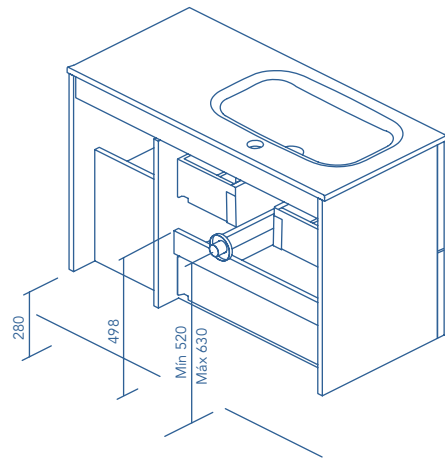

SAMARA ASH

WHITE

* Measures in cm.

Rear plumbing 5,5 cm.

2 Drawers - 1 Door

2 Drawers - 2 Doors

SIDE PANELS	FRONTS	DRAWERS				HANDLE	FINISHES	RANGE WIDERING	
		Fully removable Hettich	Moka textile interior	Drawer organizer	Soft close			D-46	Wall hanging
MDF 16 mm	MDF 16 mm					Integral front handle	Foil 2D		

Dimensions indicated in the drawing are based on the level of the whole leg, in case of wall hanging the furniture dimensions also may vary. The measures of these schemes are represented in mm.