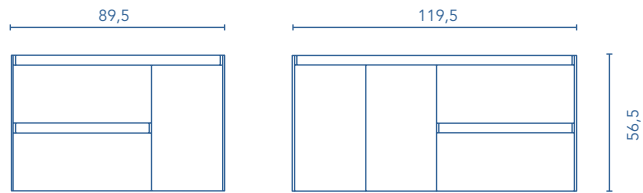

FURNITURE AND AUXILIARIES

UNITS

Depth 43

- * Furniture option with chrome profile.
- * Furniture option with matt black profile.

COLUMN

Depth 24

FINISHES

NORDIC OAK

SAMARA ASH

WHITE

* Measures in cm.

Rear plumbing 5,5 cm.

2 Drawers - 1 Door

2 Drawers - 2 Doors

SIDE PANELS	FRONTS	DRAWERS				HANDLE	FINISHES	RANGE WIDERING	
		Fully removable Hettich	Moka textile interior	Drawer organizer	Soft close			D-46	Wall hanging
MDF 16 mm	MDF 16 mm					Integral front handle	Foil 2D		

Dimensions indicated in the drawing are based on the level of the whole leg, in case of wall hanging the furniture dimensions also may vary. The measures of these schemes are represented in mm.