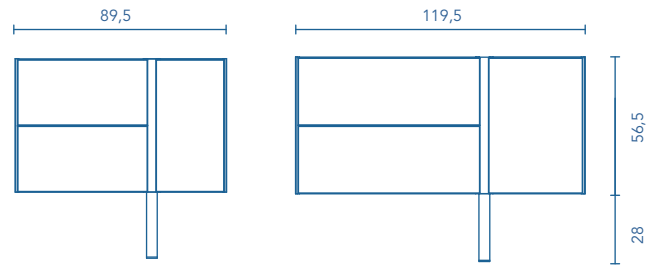

FURNITURE AND AUXILIARIES

UNITS

Depth 45

COLUMN

Depth 24

FINISHES

NATURE WHITE

NATURE BEIGE

MATT WHITE

* Measures in cm.

Rear plumbing 7 cm.

2 Drawers - 1 Door

SIDE PANELS	FRONTS	DRAWERS				FINISHES	SIDE PANEL FINISHES	FRONT FINISHES	RANGE WIDERING	
MDF. 16 mm	MDF. 18 mm	Fully removable Hettich	Mokka textil interior	Drawer organizer	Mechanical push open	Foil 3D	Special lacquer finish	Robot lacquer	D-46	Floor standing

Dimensions indicated in the drawing are based on the level of the whole leg, in case of wall hanging the furniture dimensions also may vary. The measures of these schemes are represented in mm.