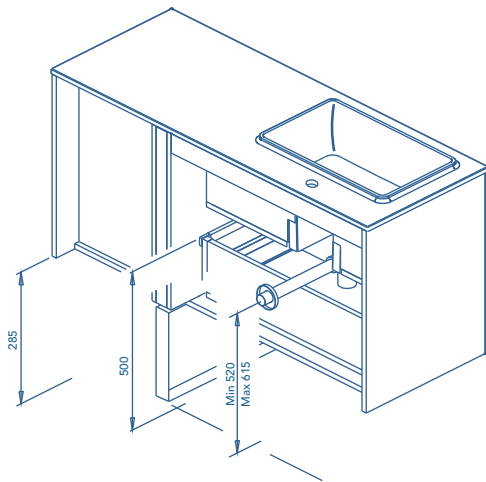

FURNITURE AND AUXILIARIES

UNITS

Depth 45

COLUMN

Depth 24

FINISHES

NATURE WHITE

NATURE BEIGE

MATT WHITE

* Measures in cm.

Rear plumbing 7 cm.

2 Drawers - 1 Door

SIDE PANELS	FRONTS	DRAWERS				FINISHES	SIDE PANEL FINISHES	FRONT FINISHES	RANGE WIDERING	
MDF. 16 mm	MDF. 18 mm	Fully removable Hettich	Mokka textil interior	Drawer organizer	Mechanical push open	Foil 3D	Special lacquer finish	Robot lacquer	D-46	Floor standing

Dimensions indicated in the drawing are based on the level of the whole leg, in case of wall hanging the furniture dimensions also may vary. The measures of these schemes are represented in mm.