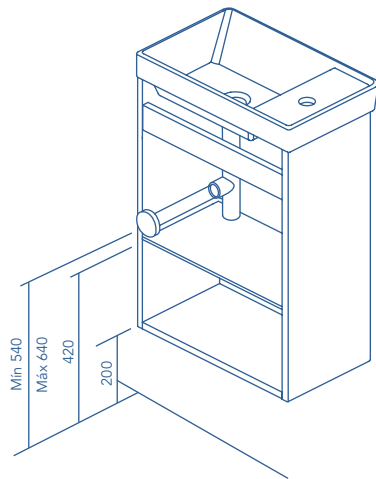

PACK

Mirror:  
Depth 2 cm.

Washbasin:  
Thickness: 6 cm.

Unit:  
Depth 25 cm.  
Interior distribution:  
1 glass shelf.

FINISHES

NORDIC OAK

SAMARA ASH

WHITE

ANTHRACITE

\* Measures in cm.

1 Door

SIDE PANELS	FRONTS	DRAWERS	HANDLE	FINISHES	RANGE WIDERING	
MDF 16 mm	MDF 16 mm	Soft close	Integral front handle	Foil 2D	D-25	Wall hanging

Dimensions indicated in the drawing are based on the level of the whole leg, in case of wall hanging the furniture dimensions also may vary. The measures of these schemes are represented in mm.