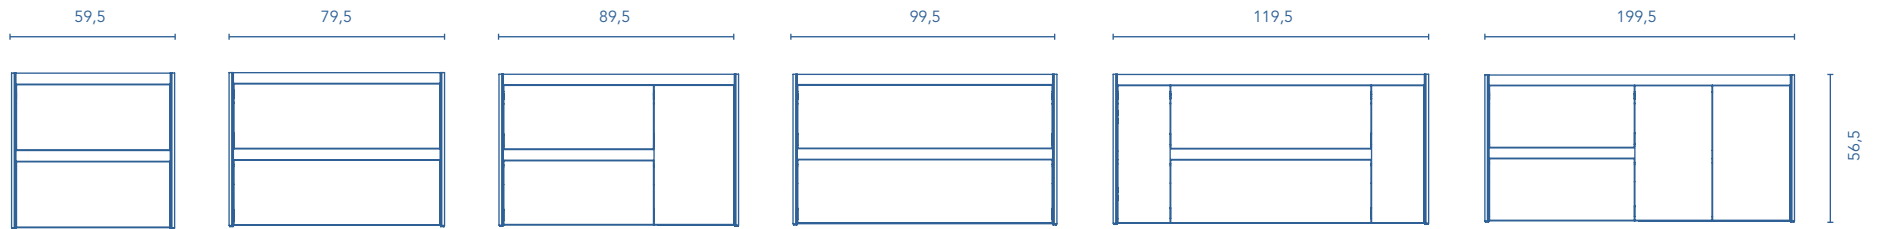

## COLUMN

Depth 24

## FINISHES

NORDIC OAK

SAMARA ASH

WHITE

\* Measures in cm.

Dimensions indicated in the drawing are based on the level of the whole leg, in case of wall hanging the furniture dimensions also may vary. The measures of these schemes are represented in mm.