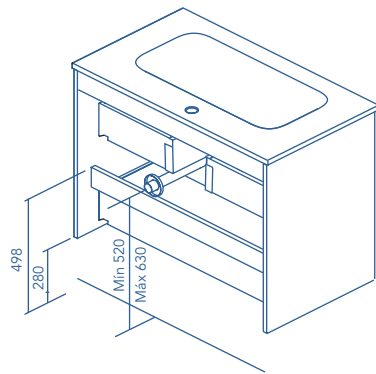

## Rear plumbing 7 cm.

2 Drawers

2 Drawers - 1 Door

1 Door - 2 Drawers - 1 Door

SIDE PANELS	FRONTS	DRAWERS				HANDLE	FINISHES	RANGE WIDERING	
		Fully removable Hettich	Moka textile interior	Drawer organizer	Soft close			D-46	Wall hanging
MDF 16 mm	MDF 16 mm					Integral front handle	Foil 2D		

Dimensions indicated in the drawing are based on the level of the whole leg, in case of wall hanging the furniture dimensions also may vary. The measures of these schemes are represented in mm.