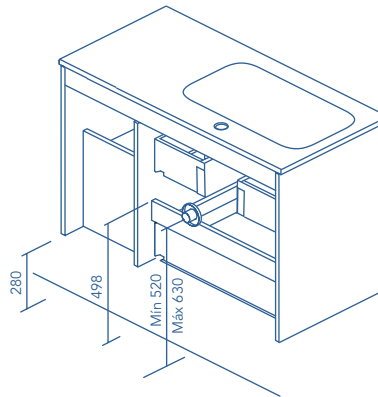

## Rear plumbing 7 cm.

2 Drawers

2 Drawers - 1 Door

1 Door - 2 Drawers - 1 Door

SIDE PANELS	FRONTS	DRAWERS				HANDLE	FINISHES	RANGE WIDERING	
		Fully removable Hettich	Moka textile interior	Drawer organizer	Soft close			D-46	Wall hanging
MDF 16 mm	MDF 16 mm					Integral front handle	Foil 2D		

Dimensions indicated in the drawing are based on the level of the whole leg, in case of wall hanging the furniture dimensions also may vary. The measures of these schemes are represented in mm.