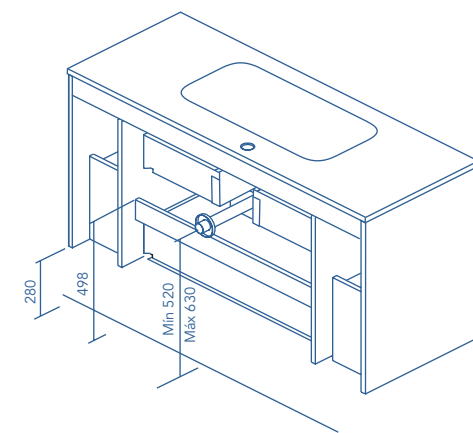

## Rear plumbing 7 cm.

2 Drawers

2 Drawers - 1 Door

1 Door - 2 Drawers - 1 Door

SIDE PANELS	FRONTS	DRAWERS				HANDLE	FINISHES	RANGE WIDERING	
		Fully removable Hettich	Moka textile interior	Drawer organizer	Soft close			D-46	Wall hanging
MDF 16 mm	MDF 16 mm					Integral front handle	Foil 2D		

Dimensions indicated in the drawing are based on the level of the whole leg, in case of wall hanging the furniture dimensions also may vary. The measures of these schemes are represented in mm.