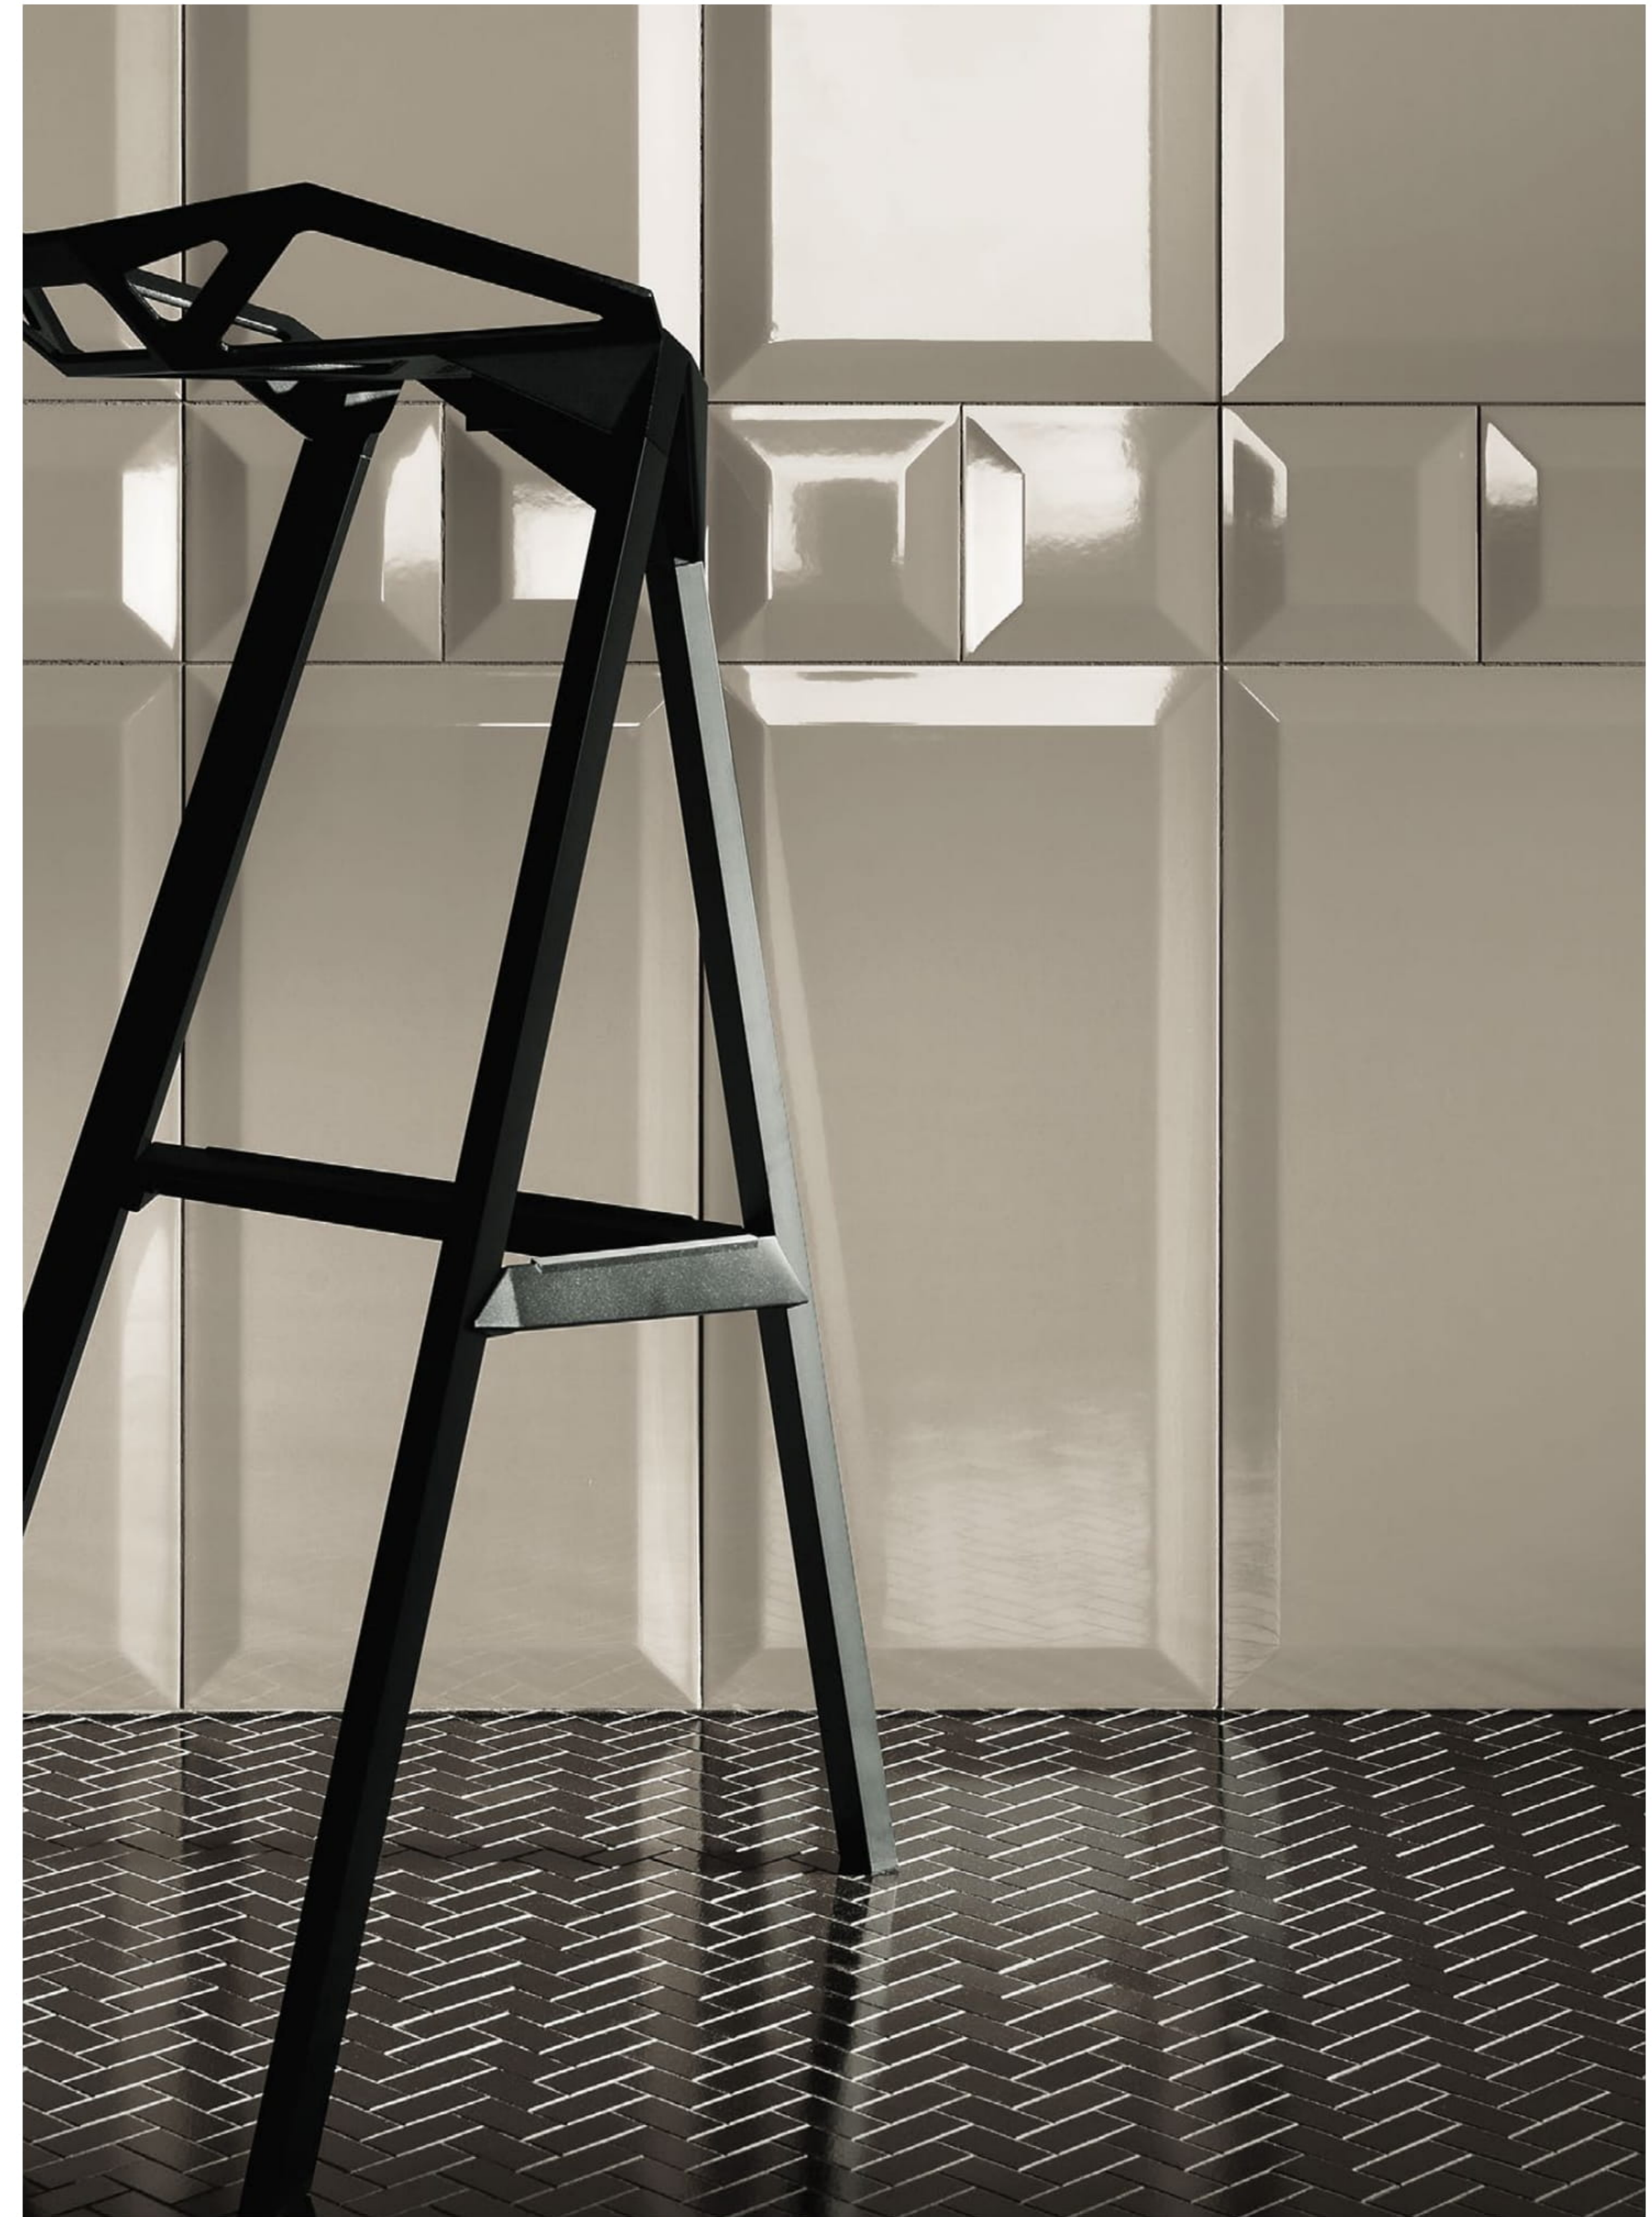

London

PICCADILLY BLACK 1
PLYTKA ŚCIENNA | WALL TILE
298 × 598 mm

PICCADILLY BLACK 2
PLYTKA ŚCIENNA | WALL TILE
148 × 598 mm

PICCADILLY WHITE 3
PLYTKA ŚCIENNA | WALL TILE
298 × 298 mm

PICCADILLY WHITE 4
PLYTKA ŚCIENNA | WALL TILE
148 × 298 mm

PICCADILLY WHITE 5
PLYTKA ŚCIENNA | WALL TILE
148 × 148 mm

SANT MARTI 1A
PLYTKA GRESOWA | GRES TILE
448 × 448 mm

PICCADILLY SAND 1
PLYTKA ŚCIENNA | WALL TILE
298 × 598 mm

PICCADILLY SAND 5
PLYTKA ŚCIENNA | WALL TILE
148 × 148 mm

HOLLAND PARK 1
MOZAIKA GRESOWA | GRES MOSAIC
298 × 298 mm