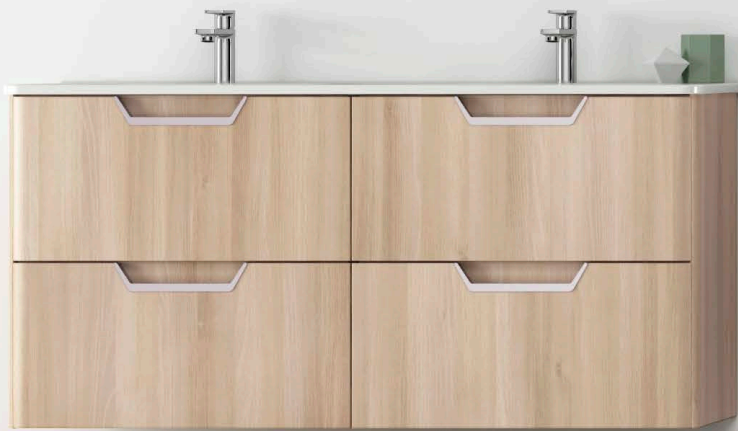

Royo®

LIFE

GLOSS ANTHRACITE

4 DRAWERS

NORDIC OAK

2 DRAWERS

UNIT FACE WITH
ROUNDED EDGES.

FULLY REMOVABLE DRAWERS
WITH ORGANIZING TRAY
IN THE TOP DRAWER.

GLOSS WHITE

2 DRAWERS

CHOOSE FROM OUR NEW
MIRRORS THAT MAKE ALL
THE DIFFERENCE.