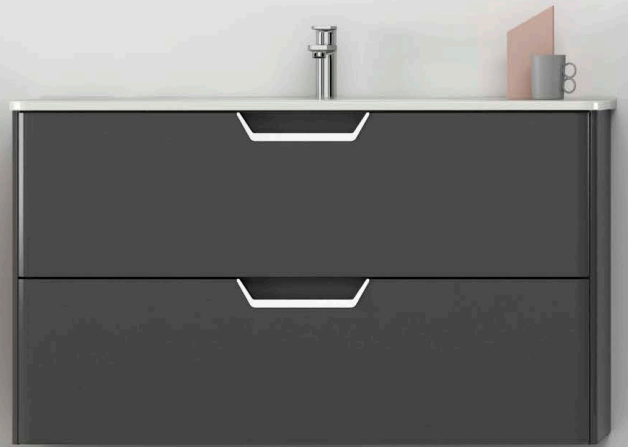

Royo®

LIFE

GLOSS ANTHRACITE

4 DRAWERS

NORDIC OAK

2 DRAWERS

UNIT FACE WITH
ROUNDED EDGES.

FULLY REMOVABLE DRAWERS
WITH ORGANIZING TRAY
IN THE TOP DRAWER.

GLOSS WHITE

2 DRAWERS

CHOOSE FROM OUR NEW
MIRRORS THAT MAKE ALL
THE DIFFERENCE.