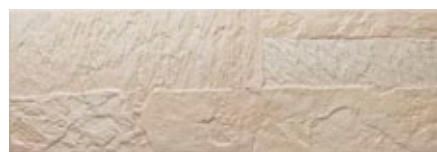

ALPES

RED BODY | PASTA ROJA

19,1x57,1

7'x22"

Alpes Sand 19,1x57,1 B-19

Alpes Nut 19,1x57,1 B-19

Alpes Ivory 19,1x57,1 B-19

Alpes Grey 19,1x57,1 B-19

Wall Tile: Alpes Grey 19,1x57,1 - Floor Tile: Canada Grey 47x47 Rect.